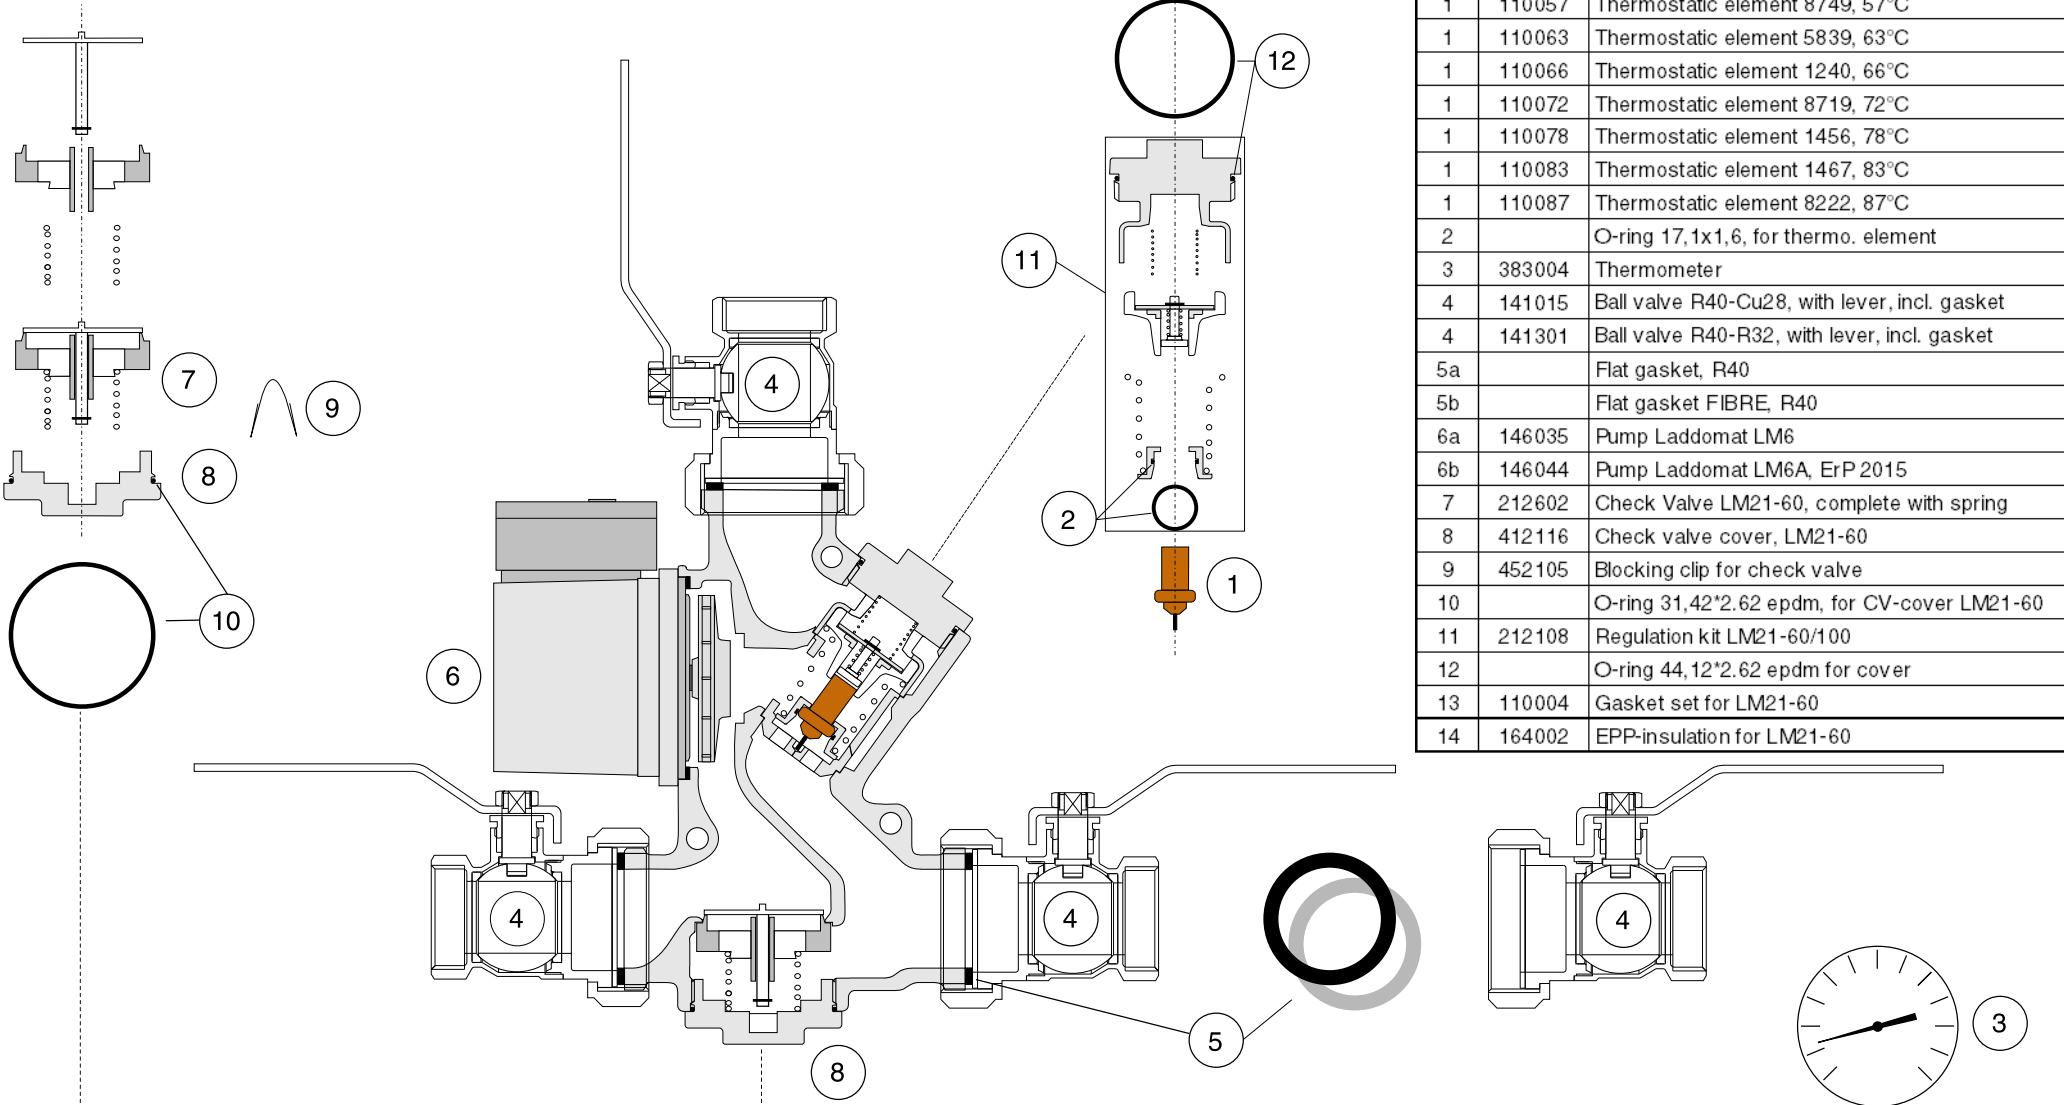

Laddomat 21-60 Spare parts list

Termoventiler AB

Nolhagavägen 12
SE-523 93 MARBÄCK

Tel +46 (0) 321 - 261 80 info@termoventiler.se
Fax +46 (0) 321 - 261 89 www.termoventiler.eu

Pos	Part no.	Description
1	110053	Thermostatic element 5840, 53°C
1	110057	Thermostatic element 8749, 57°C
1	110063	Thermostatic element 5839, 63°C
1	110066	Thermostatic element 1240, 66°C
1	110072	Thermostatic element 8719, 72°C
1	110078	Thermostatic element 1456, 78°C
1	110083	Thermostatic element 1467, 83°C
1	110087	Thermostatic element 8222, 87°C
2		O-ring 17,1x1,6, for thermo. element
3	383004	Thermometer
4	141015	Ball valve R40-Cu28, with lever, incl. gasket
4	141301	Ball valve R40-R32, with lever, incl. gasket
5a		Flat gasket, R40
5b		Flat gasket FIBRE, R40
6a	146035	Pump Laddomat LM6
6b	146044	Pump Laddomat LM6A, ErP 2015
7	212602	Check Valve LM21-60, complete with spring
8	412116	Check valve cover, LM21-60
9	452105	Blocking clip for check valve
10		O-ring 31,42*2.62 epdm, for CV-cover LM21-60
11	212108	Regulation kit LM21-60/100
12		O-ring 44,12*2.62 epdm for cover
13	110004	Gasket set for LM21-60
14	164002	EPP-insulation for LM21-60